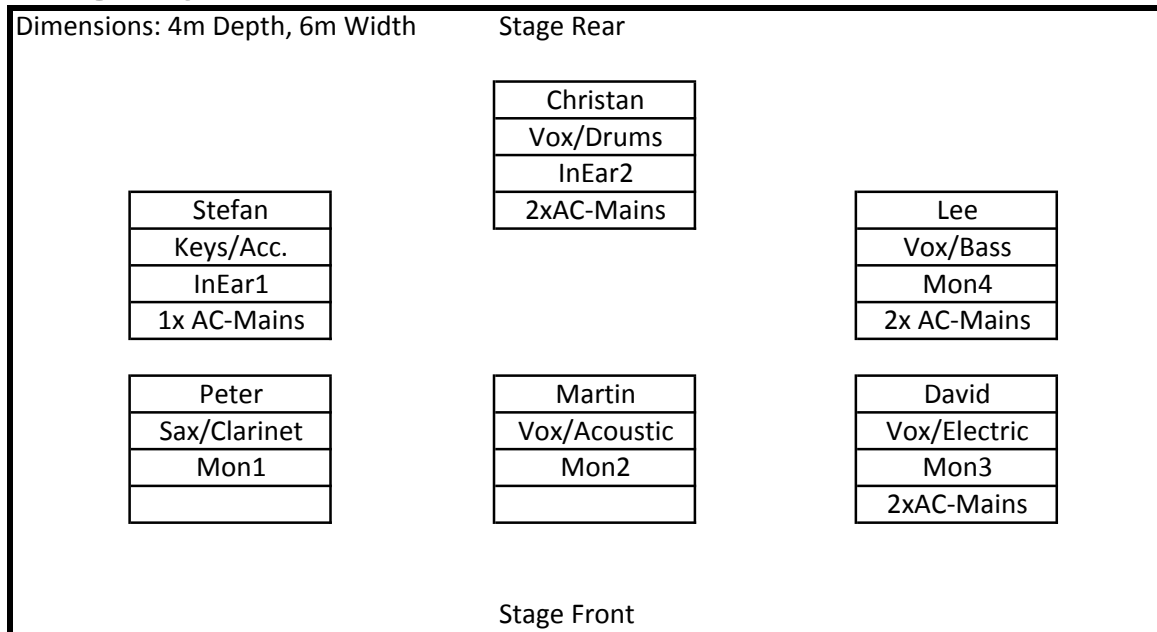

Channellayout

Channel	Instrument	Musician	Microphone	Additional information
1	E-Drum L	Christian	DI-Box	Main-Out SPD-SX
2	E-Drum R	Christian	DI-Box	Main-Out SPD-SX
3	E-Drum2 L	Christian	DI-Box	Sub-Out SPD-SX, click, only for in ears
4	E-Drum2 R	Christian	DI-Box	Sub-Out SPD-SX, click, only for in ears
5	BD	Christian	Audix D6	
6	SN	Christian	Audix D1	
7	HH	Christian	AKG C-451/CK1	
8	Floortom	Christian	Beyerdynamic Opus88	
9	Racktom2	Christian	Beyerdynamic Opus88	
10	Racktom1	Christian	Beyerdynamic Opus88	
11	Overhead-L	Christian	AKG C-451/CK1	
12	Overhead-R	Christian	AKG C-451/CK1	
13	Bass	Lee	DI-Box	
14	ElectricGuitar	David	Sennheiser e906	
15	AcousticGuitar	Martin	XLR-Out an der Gitarre	
16	Saxophone	Peter	Samson AirLine77	only XLR, Mic from Vitruv
17	Clarinet	Peter	EV PL-20	
18	Akkordeon	Stefan	Beyerdynamic Opus86	only XLR, Mic from Vitruv
19	StagePiano L	Stefan	DI-Box	
20	StagePiano R	Stefan	DI-Box	
21	Vox Drums	Christian	AudioTechnica AE4100	
22	Vox Bass	Lee	AudioTechnica AE4100	
23	Vox Guitar	David	AudioTechnica AE4100	
24	Vox Martin	Martin	AudioTechnica AE4100	
InEar1	Front L	Stefan		only XLR, own Beltpack
Mon1	Front L	Peter		
Mon2	Front C	Martin		
Mon3	Front R	David		
Mon4	Rear R	Lee		
InEar2	Drums	Christian		only XLR, own Beltpack

Vitruv - unplugged:

All Channels except E-Drums&Drums (Channel 1-10) remain!

Channel	Instrument	Musician	Microphone
1	Cajon	Christian	Audix D6
2	Cajon OH	Christian	AKG C-451/CK1

Audioengineer required! No own engineer!

All microphones are just recommendation, alternatives possible!

CONTACT: office@vitruv.eu

Stagelayout

Audioengineer required! No own engineer!

CONTACT: office@vitruv.eu